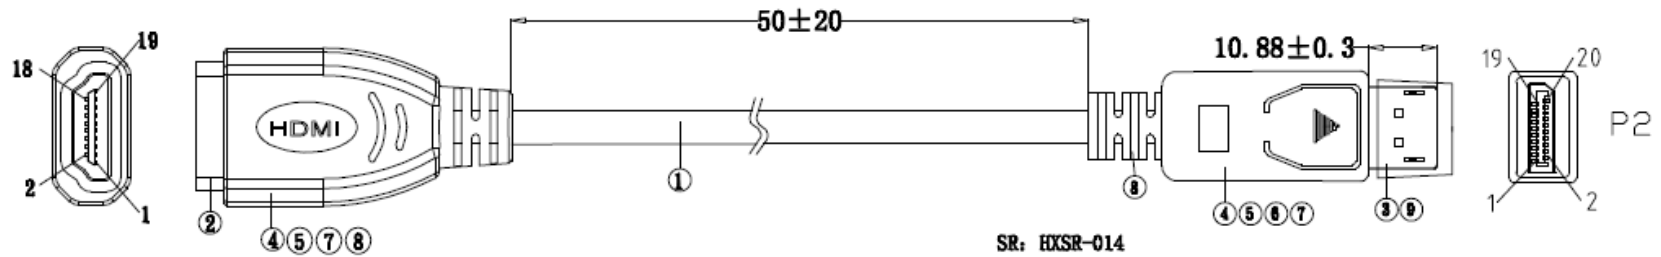

RoHS compliant

REV	MODIFICATION	DATE
A	ISSUE	2014.12.20

SR: HXSR-014

NO	NAME	SPECIFICATIONS	QTY	UNIT
⑦	DUST CAP	DISPLAYPORT MALE LDPE	1	PCS
⑥	MOLDED	45P PVC	5	G
⑤	MOLDED	LDPE	15	G
④	OUTER COVER	DP ABS	1	PCS
③	CONNECTOR	P2: DISPLAYPORT 20PIN LATCHING NXP	1	PCS
②	CONNECTOR	P1: HDMI 19PIN F: 端子 G/F	1	PCS
①	CABLE	(7/0.10TC*1P+D7/0.10TC+AL+MY)*4+(7/0.10TC)*6C+(7/0.10TC)*1P+AL-FOIL+D (1/0.254BC)+B (80/0.12A-M ALLOY) 黑 PVC JACKET, OD: 8.0 线材印字: High Speed HDMI Cable	120	M