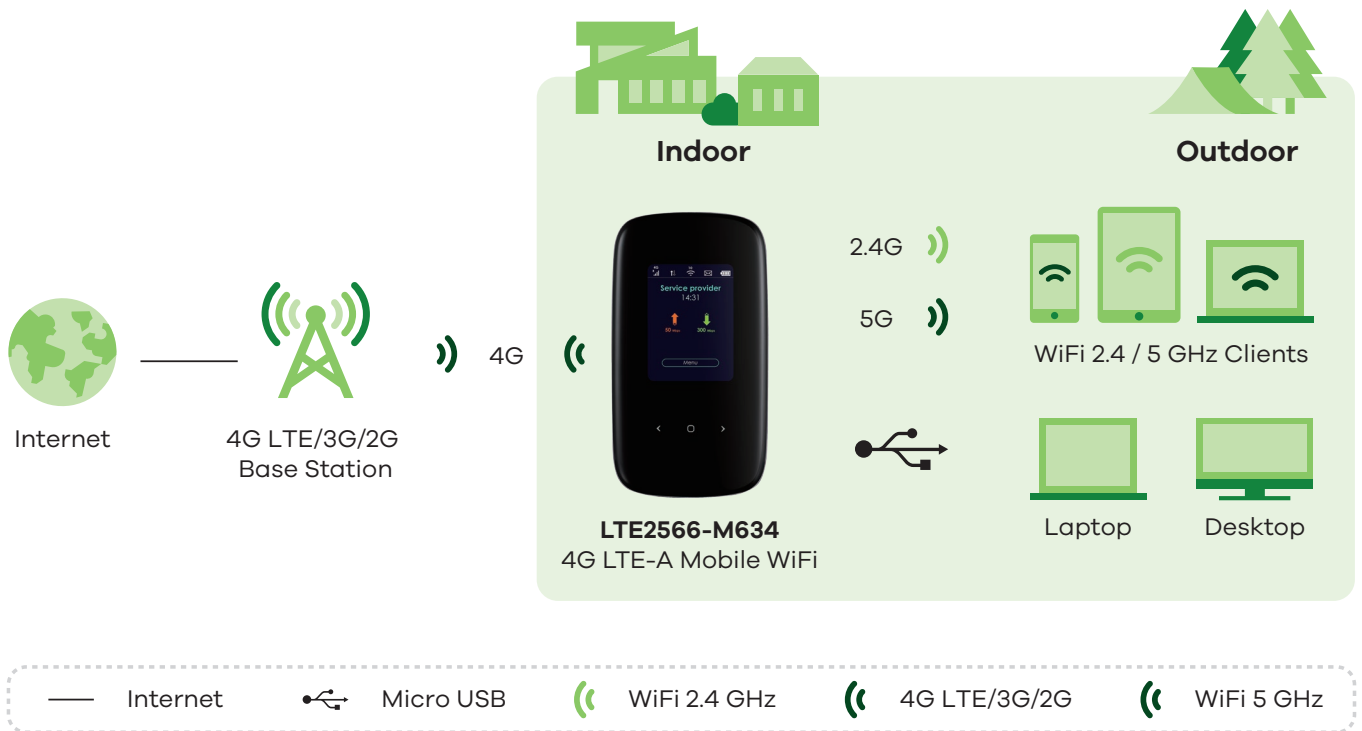

Application Diagram